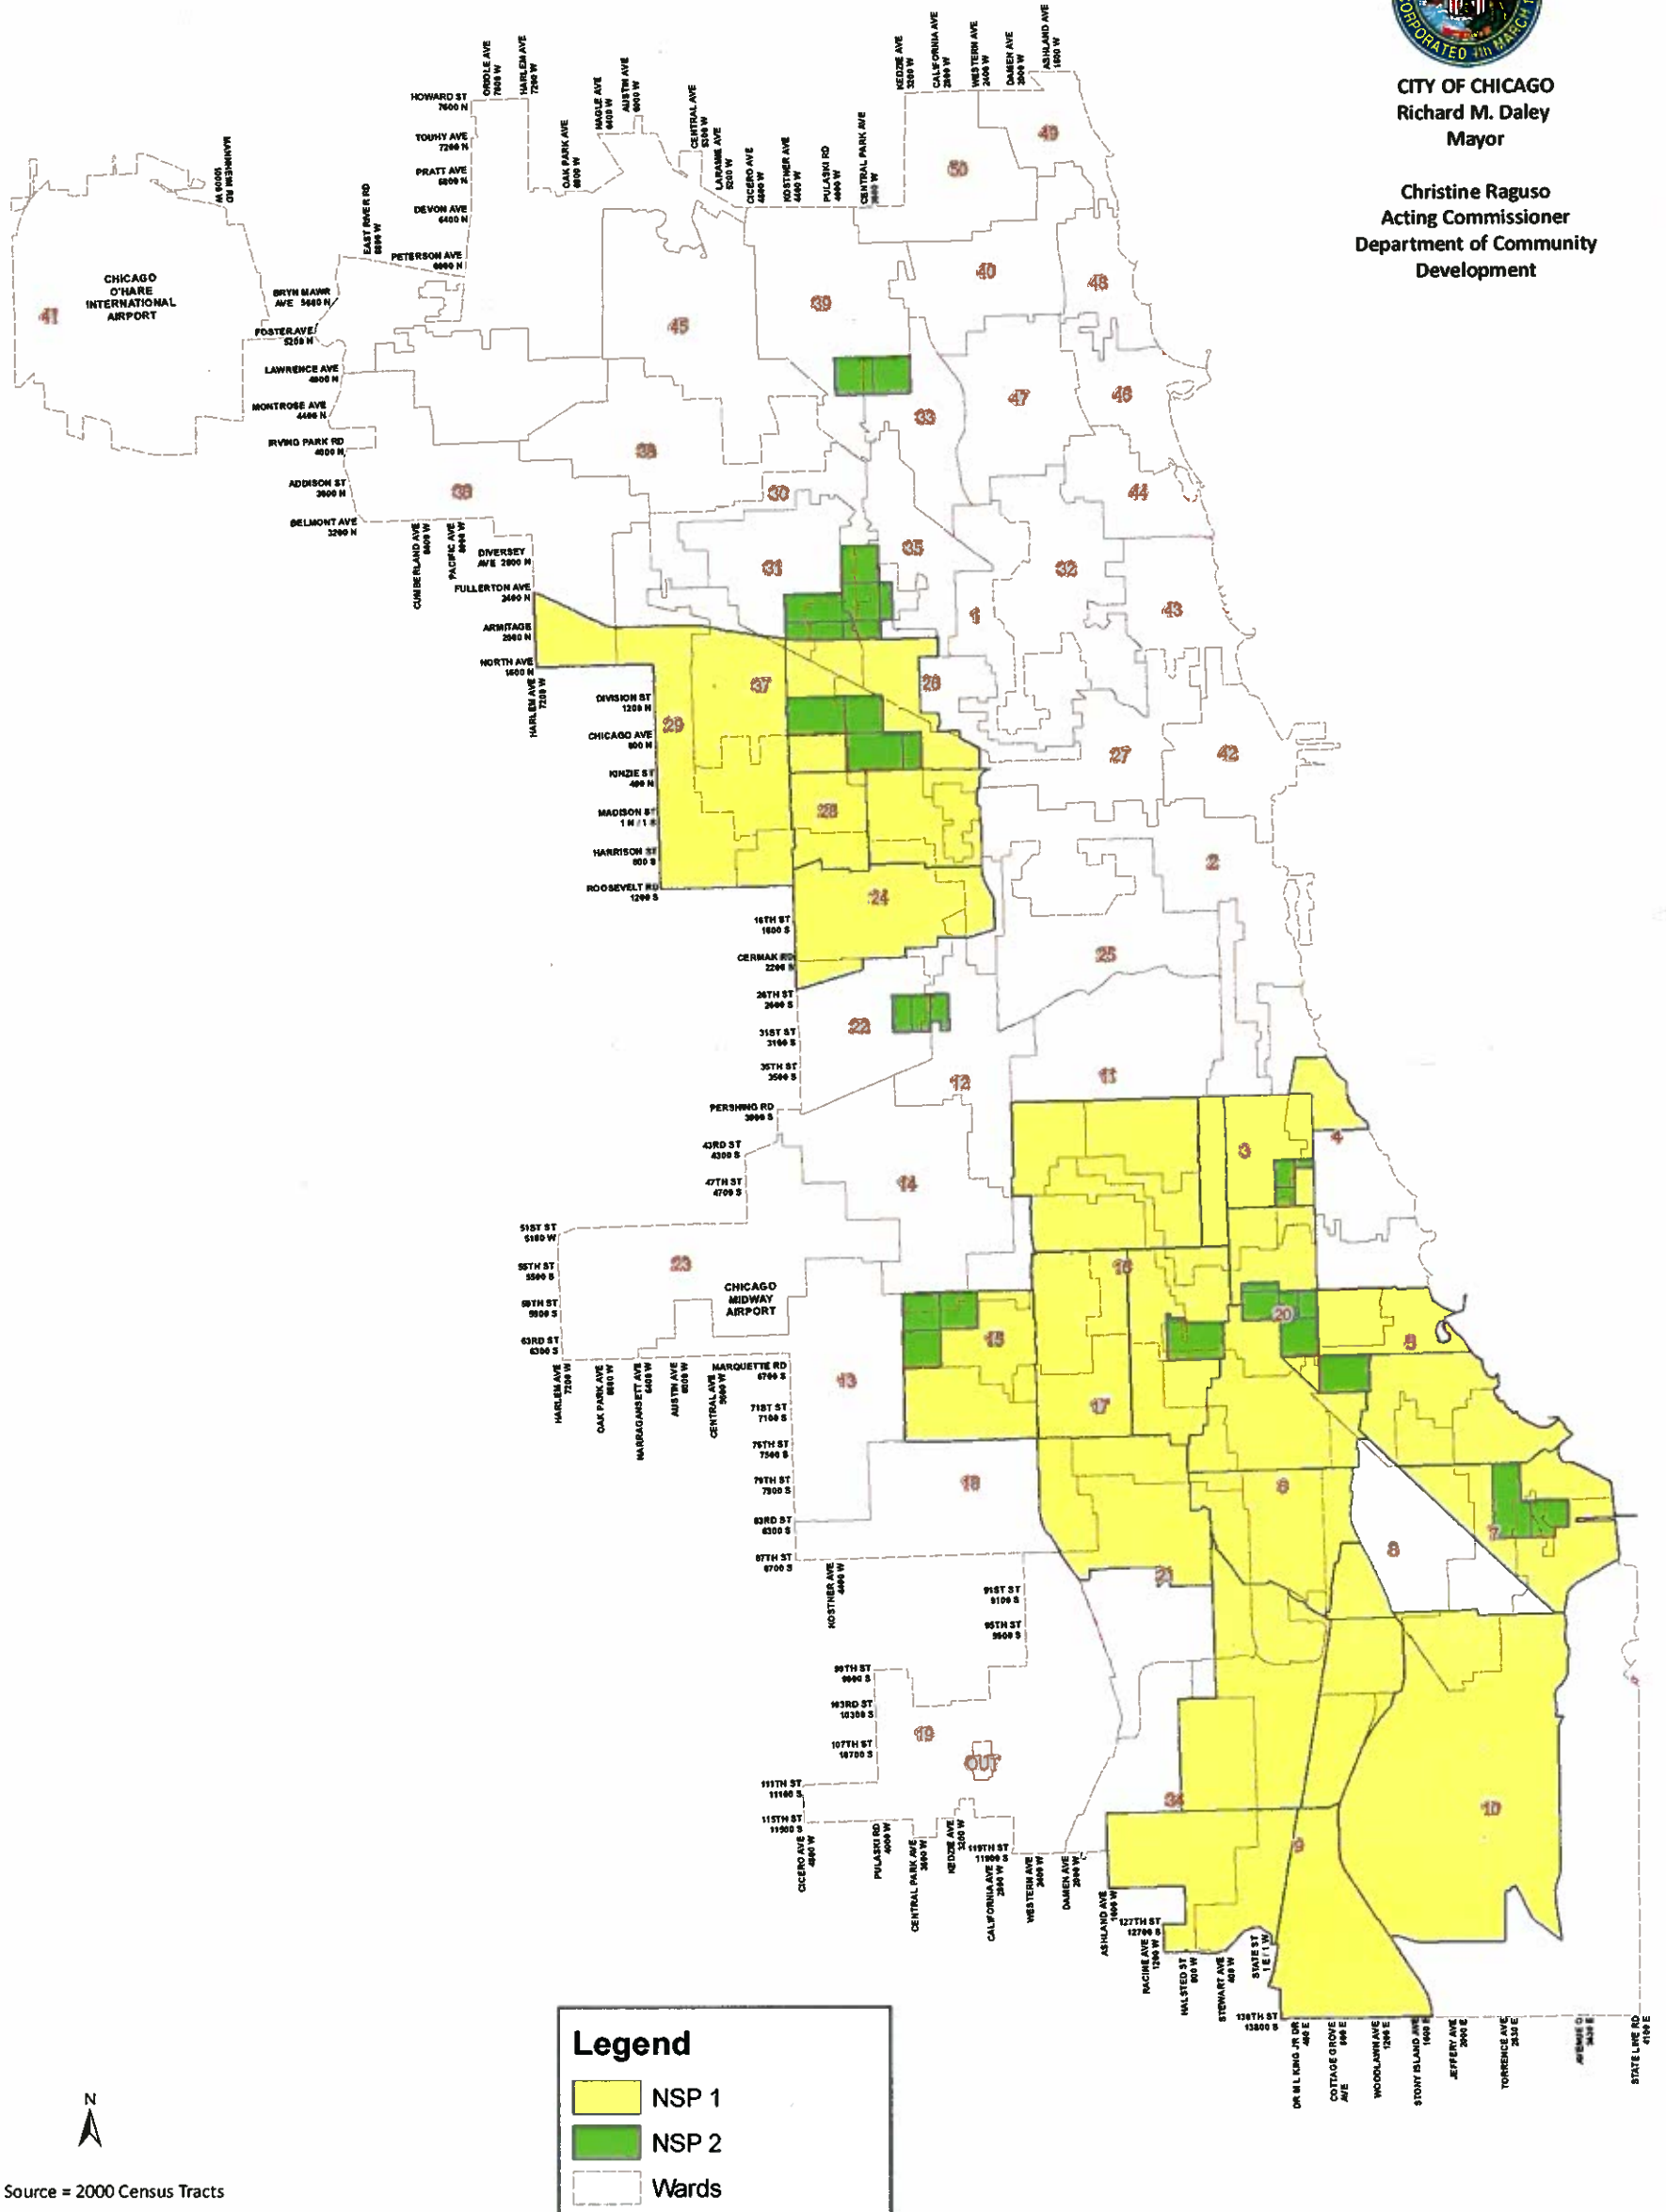

NSP AREAS OF GREATEST NEED

CITY OF CHICAGO
Richard M. Daley
Mayor

Christine Raguso
Acting Commissioner
Department of Community
Development

Legend

- NSP 1
- NSP 2
- Wards

Source = 2000 Census Tracts